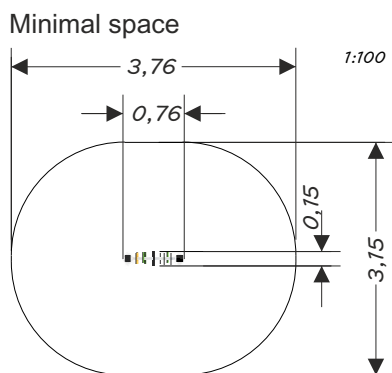

**solo 0120** GEOMETRIC FIGURES - ABACUS

DEVICE SPECIFICATIONS	
Safety zone	9,60 m <sup>2</sup>
Length	0,76 m
Width	0,15 m
Total height	0,96 m
Free fall height	<0,60 m
Age range	1-12 yrs
In accordance w/ EN standards	1176-1:2009
Availability of spare parts	Yes
Weight of the heaviest part [kg]	7
Dimension of the biggest part [cm]	150x8x8

- The device is certified by an accrediting organization or declaration of conformity
- Embedded 75/65/55 cm deep in flat ground
- “A,B,C” foundation \* foundation measurements are described in the assembly manual
- The device is designed for public playground

Material	Description [mm]	Minimal layer thickness [mm]	Dimensions foundation
Turf/Soil			A, B, C
Tree bark	Grain size from 20 to 80	300	A, C
Chip	Grain size from 5 to 30	300	A, C
Sand	Grain size from 0.2 to 2	300	A, C
Gravel	Grain size from 2 to 8	300	A, C
Synthetic materials	Free fall approval ≥600		A, B, C